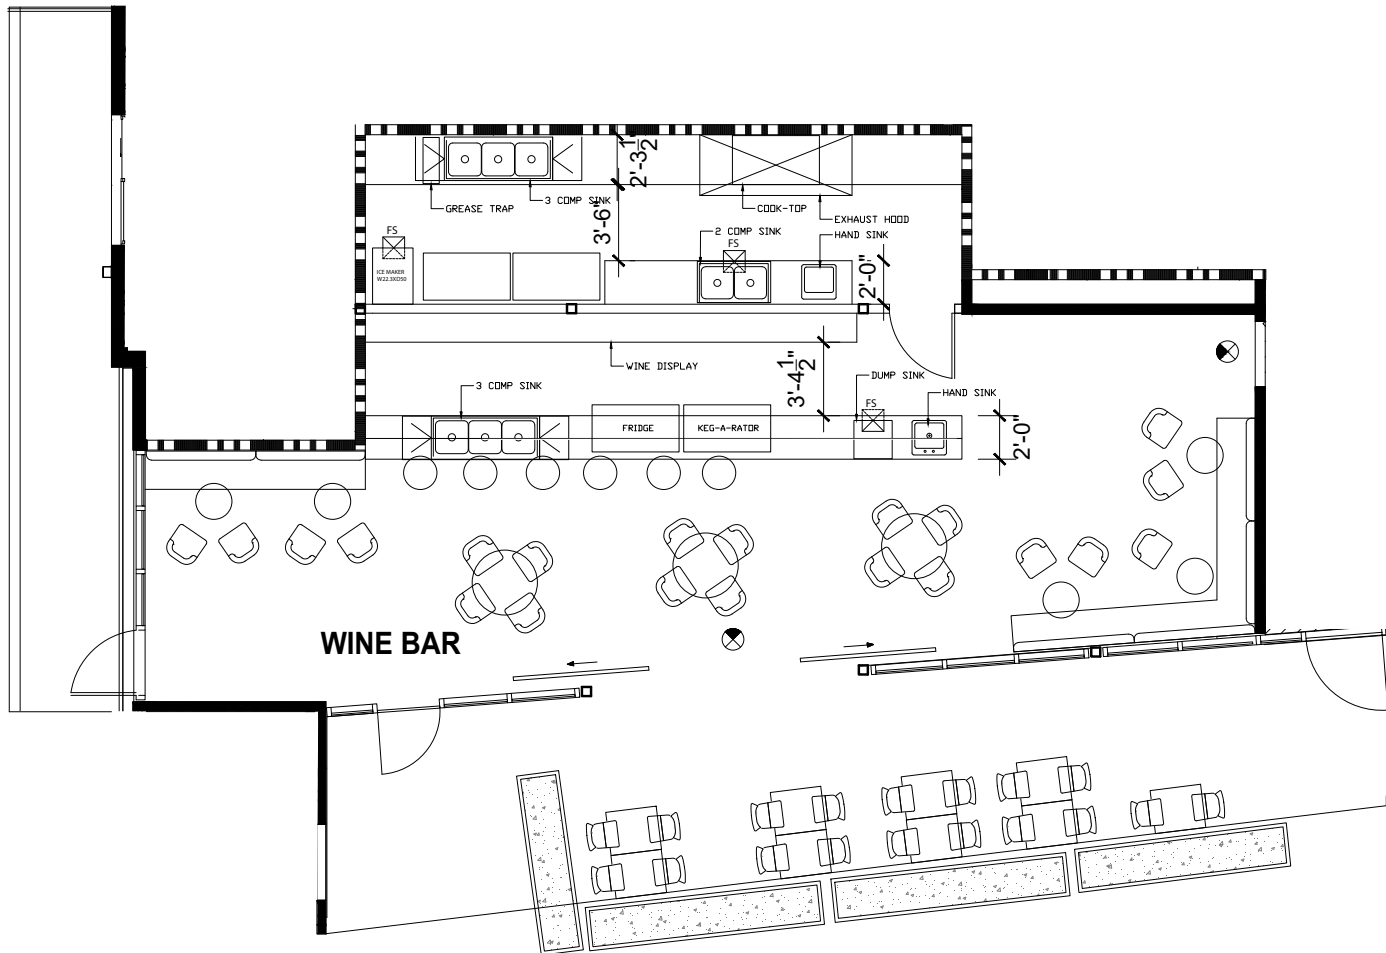

Long Beach, CA

207 SEASIDE WAY

Site Plan

For more info, please contact:

MICHAEL SALOVE

msalove@MSCretail.com
310.321.4123 ext. 717

SHANNA NAIM

snaim@MSCretail.com
310.321.4123 ext. 748