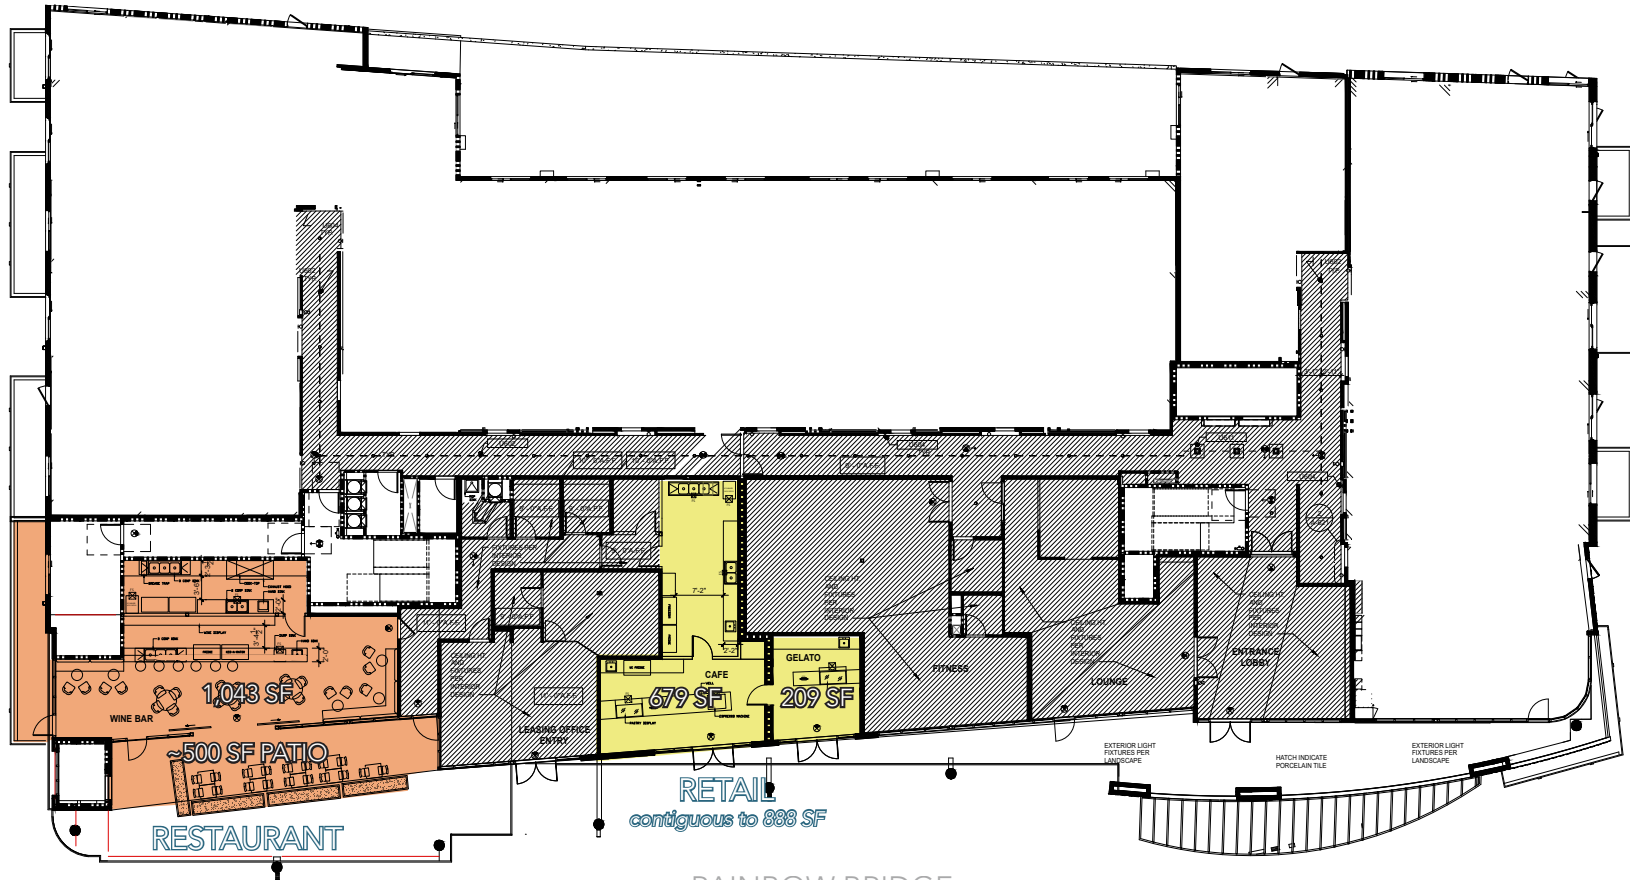

RAINBOW BRIDGE

Long Beach, CA

207 SEASIDE WAY

Site Plan

For more info, please contact:

MICHAEL SALOVE

msalove@MSCretail.com
310.321.4123 ext. 717

SHANNA NAIM